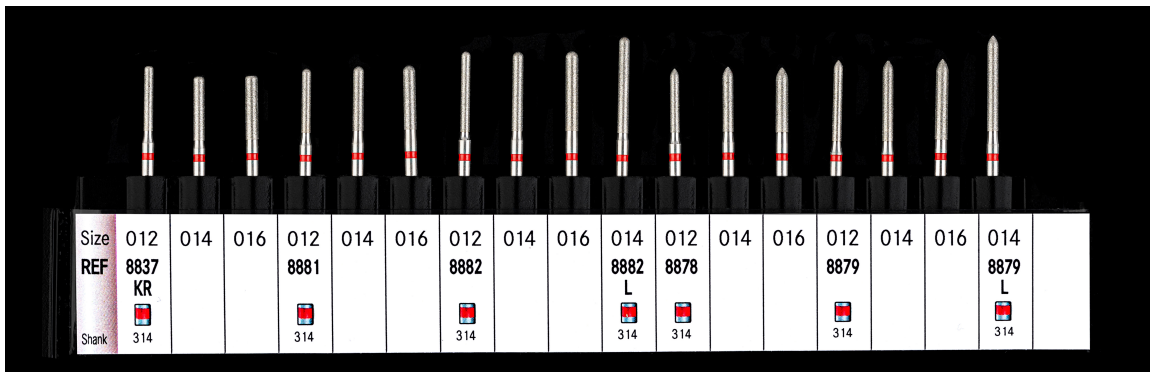

# Campionario MTB566 • DIAMANTATE DIAO