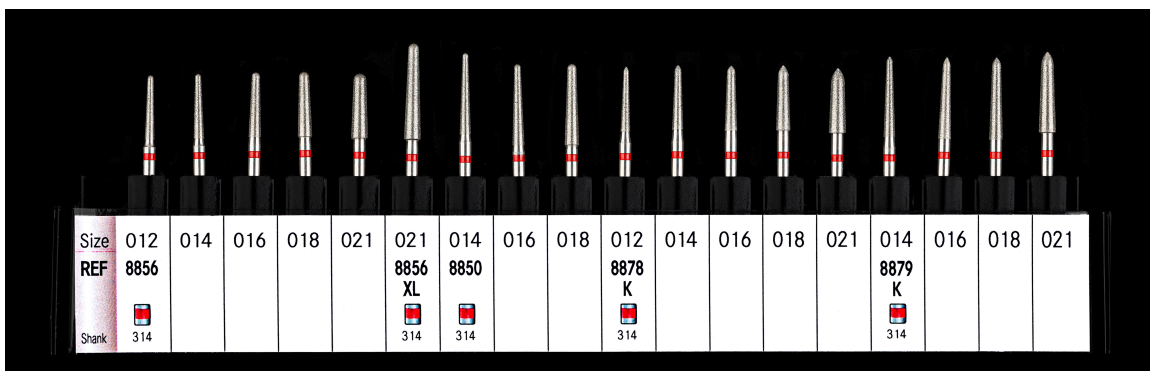

# Campionario MTB566 • DIAMANTATE DIAO